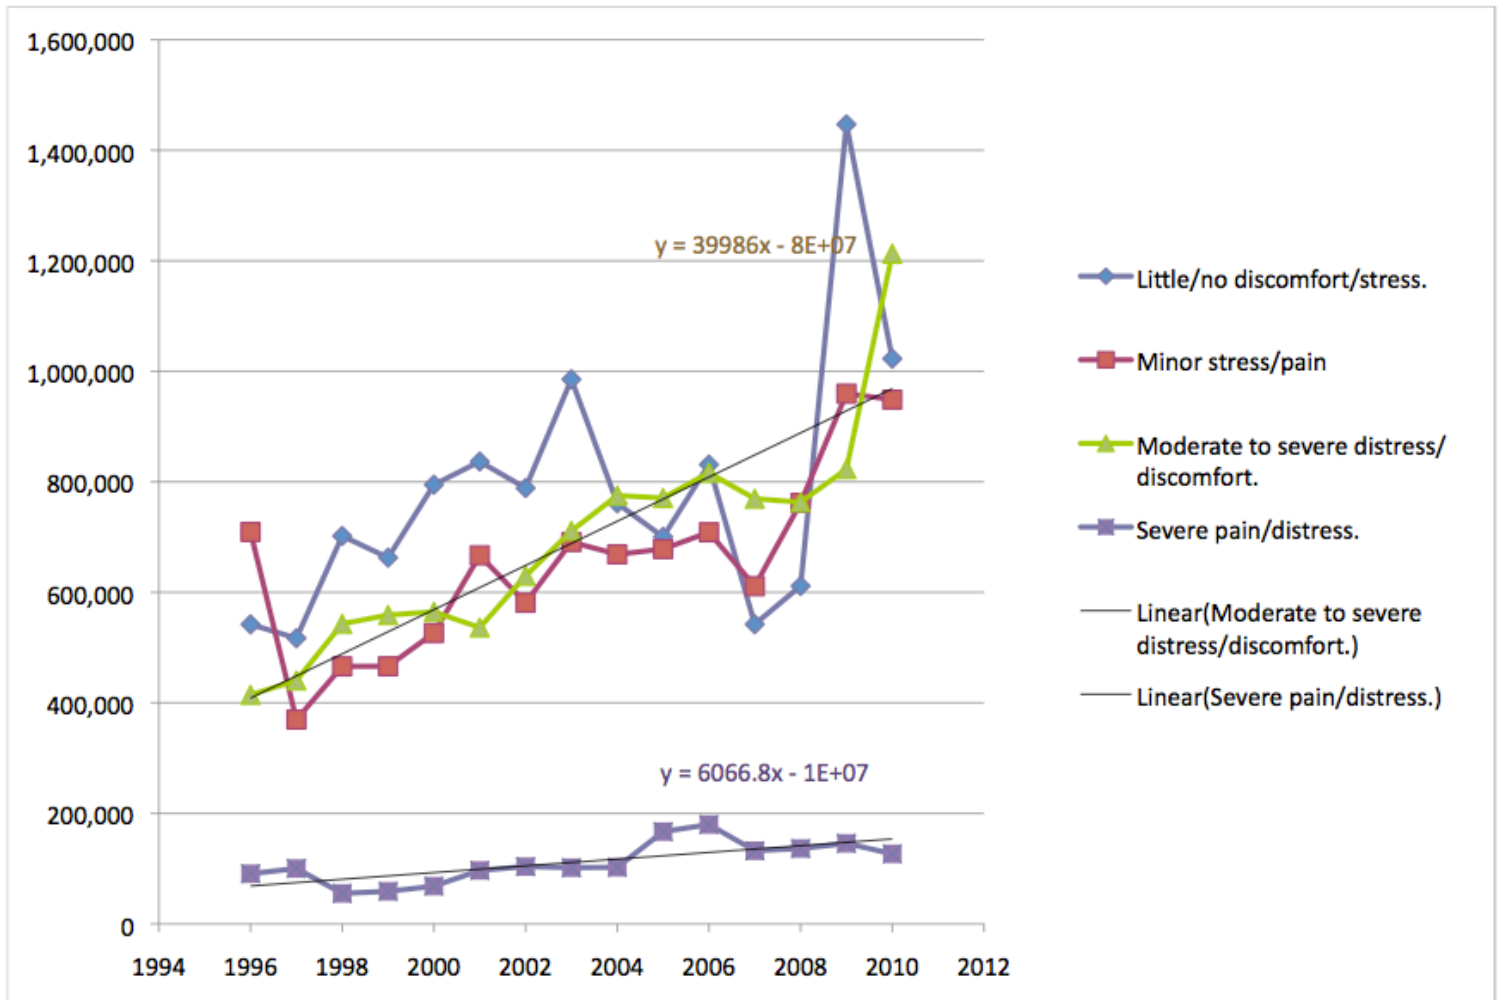

Trends in Canadian Animal Experiments

BASED ON CANADIAN COUNCIL ON ANIMAL CARE STATISTICS 2010
 SURVEY OF ANIMAL USE http://ccac.ca/en_/publications/audf

**HUMANE SOCIETY
 INTERNATIONAL**

CANADA

Severity of animal experiments in Canada (1994-2010)

Trends in the Use of Dogs, Cats and Non-Human Primates in Canadian Experiments (1975-2010)