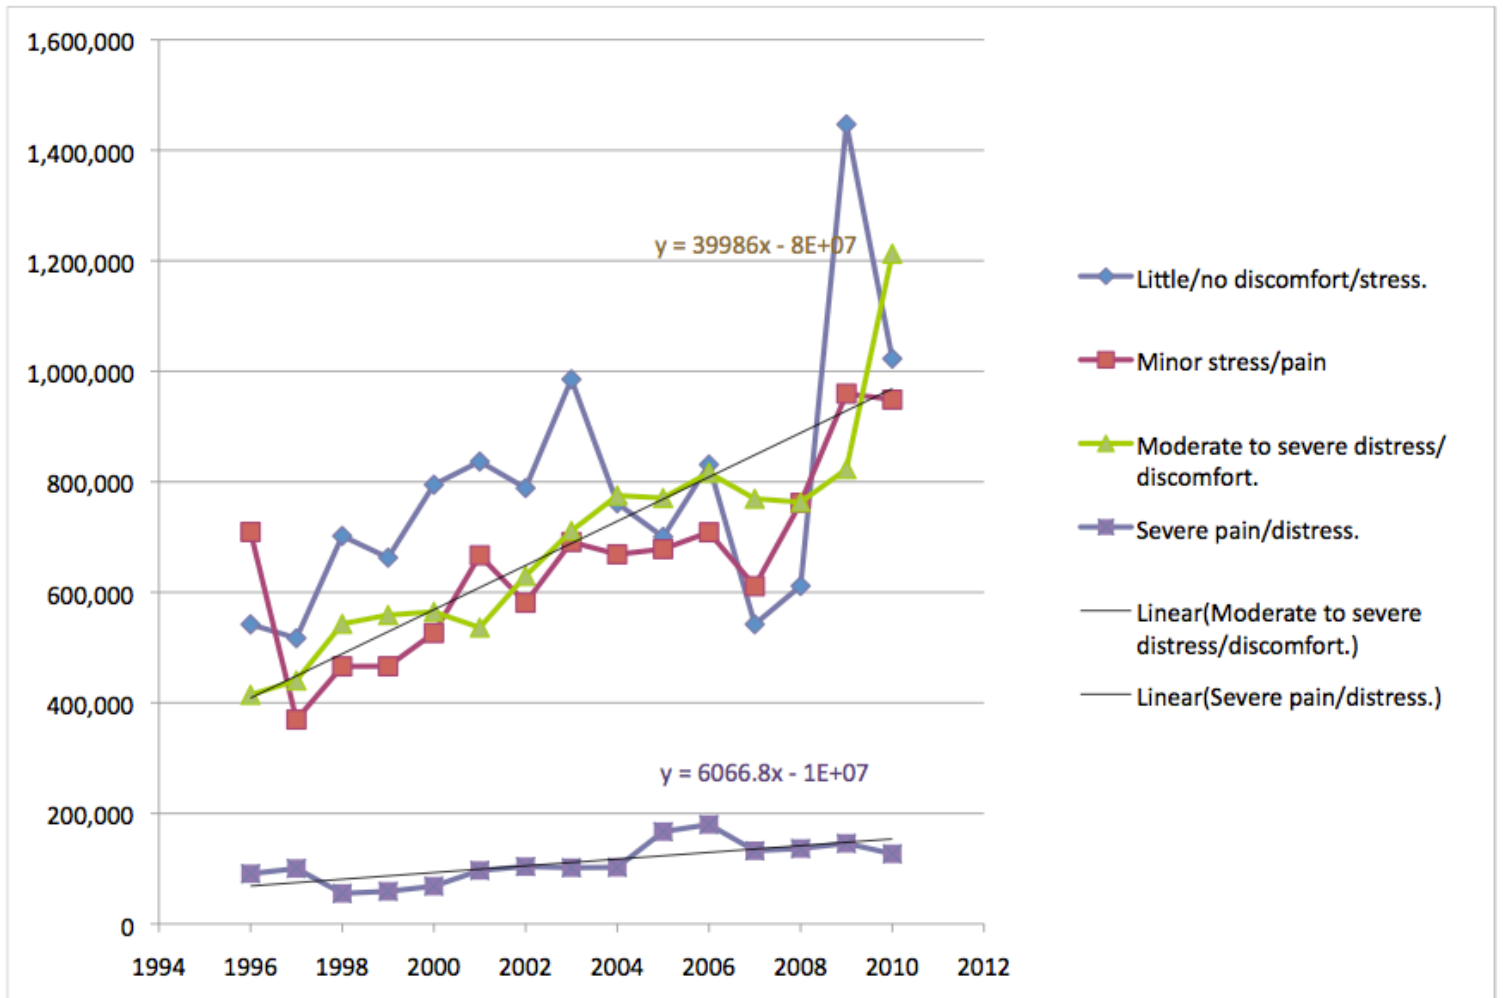

Trends in Canadian Animal Experiments

BASED ON CANADIAN COUNCIL ON ANIMAL CARE STATISTICS 2010
SURVEY OF ANIMAL USE http://ccac.ca/en_/publications/audf

**HUMANE SOCIETY
INTERNATIONAL**

CANADA

Severity of animal experiments in Canada (1994-2010)

Trends in the Use of Dogs, Cats and Non-Human Primates in Canadian Experiments (1975-2010)